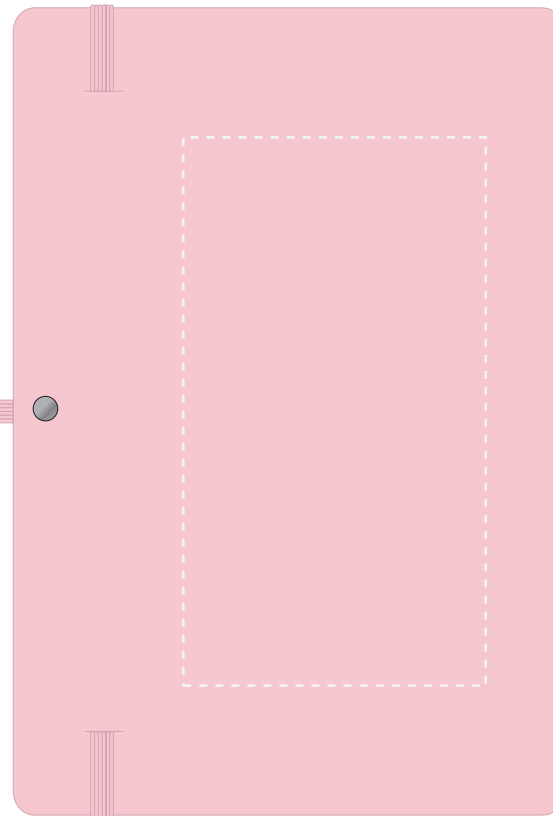

Your Ref:	Quantity:	Product Code: QS0345
Our Ref:	Version: 1	Product Colour: BABY PINK

**PRINTING CONCERNS:**

Please note that this product has Sustainability Markings that are not visible from this perspective

We stock this item in the following colours

**PANTONE REFERENCE(S)**

- Colour 1
- Colour 2
- Colour 3
- Colour 4

ARTWORK SCALE 50%

- CENTRED TO PRINT AREA
- CENTRED TO NOTEBOOK

ARTWORK SCALE 50%

- CENTRED TO PRINT AREA
- CENTRED TO NOTEBOOK

The dashed line is to demonstrate print area and will not appear on your printed item

**PLEASE NOTE:**

- All colours including print and product are for visual purposes only and should not be regarded as the actual colour of the product and print.
- Some products may vary from batch to batch and may differ from previous orders.
- The colour and texture of a product can also have an effect on the final print colour.
- By approving this order we accept that you understand these terms.

To proceed, please approve visual via the online system.

ARTWORK SCALE 100%

Max print area: 195mm x 100mm

ARTWORK SCALE 100%

Max print area: 145mm x 80mm